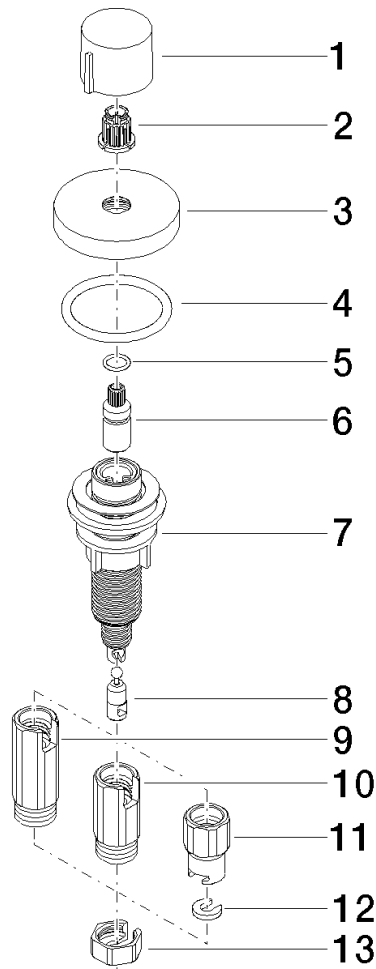

**Strainer waste with control handle - Chrome**

ELIO

10 710 970

- control for single basin
- including adapter for Bowden cable

Fits ELIO, ENO, MEM, META SQUARE, SYNC, TARA and TARA ULTRA

Fits: ELIO, MEM, TARA, TARA ULTRA, META SQUARE

	Chrome	10 710 970-00
	Brushed Platinum	10 710 970-06
	Platinum	10 710 970-08
	Durabress (23kt Gold)	10 710 970-09
	Dark Chrome	10 710 970-19
	Brushed Durabress (23kt Gold)	10 710 970-28
	Matte Black	10 710 970-33
	Brushed Champagne (22kt Gold)	10 710 970-46
	Champagne (22kt Gold)	10 710 970-47
	Brushed Chrome	10 710 970-93
	Brushed Dark Platinum	10 710 970-99

10 710 970

mm [inches]

10 710 970

Parts for other finishes can be found here: Brushed Platinum

Spare parts list

No.	Item Number	Name	Quantity used	Delivery time
1	09 20 97 030-00	handle	1	10
2	90 12 12 002 00 90	fixing cap	1	2
3	09 27 87 006-00	rosette	1	10
4	90 14 10 043 00 90	seal	1	2
5	09 14 10 042 90	seal	1	2
6	09 29 06 087-00	spindle	1	10
7	04 30 01 029 00 90	adaptor	1	2
8	09 24 03 175 90	adaptor	1	2
9	09 11 10 073-07	connection	1	30
10	09 11 10 074-07	connection	1	30
11	09 11 10 079-07	connection	1	30
12	09 30 11 087 90	disc	1	2
13	09 23 30 024-07	nut	1	30